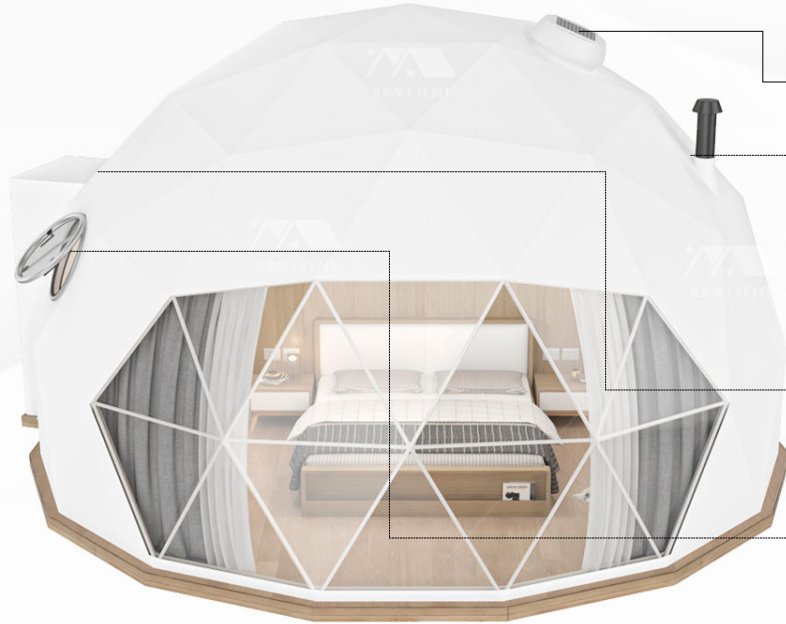

4 positions for selection, we suggest not choose vent hole if you choose the exhausted fan.

5 Skylight

Clear PVC Skylight for light and star gazing at the night with the Auto sunlight roof(shed).

6 Cover Color

14 colors for selection.

EXTERIOR CONFIGURATIONS

Solar Exhaust Fan

Solar powered ventilation fan with battery system

Chimney

Can connect with regular fireplace and custom stove

Glass Door

Broken bridge aluminum insulating glass door, perfectly matched with door frame