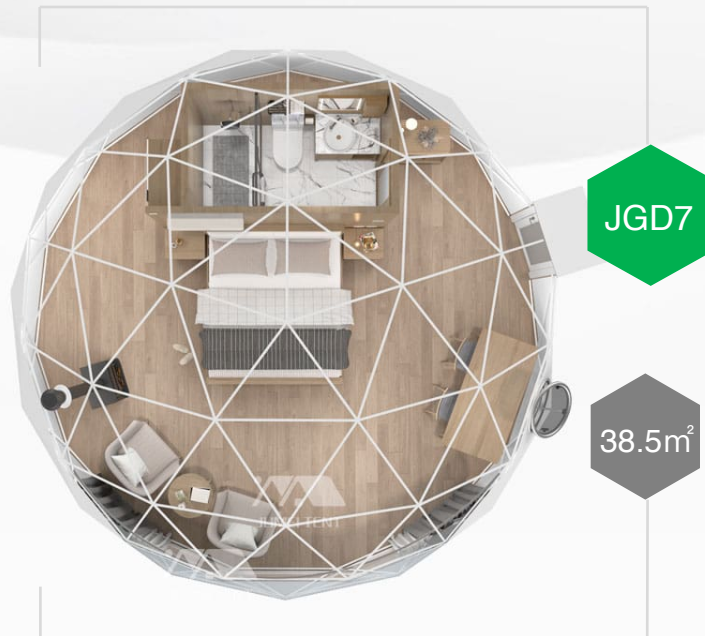

SPECIFICATIONS & FEATURES

Model	JGD5	JGD6	JGD7	JGD8
Diameter	5m / 16.4ft	6m / 19.7ft	7m / 23ft	8m / 26.2ft
Floor Area	19.60m ² / 210.97 ft ²	28.26m ² / 304.18ft ²	38.48m ² / 414.19ft ²	50.24m ² / 540.78ft ²
Top Height	3m / 9.84ft	3.5m / 11.48ft	4m / 13.12ft	4m / 13.12ft
Capacity (sleeping)	1-2 people	1-2 people with bathroom	for family, 2 adults + 2 kids	luxury suite, for family, 2 adults + 2 kids

Exterior

Door

Door

Frame Material: 80 Broken Bridge Aluminum
Lockset: Quality Lockset
Glass: Tempered insulating glass 5+20+5mm

Furniture

Supplied by Top Supplier
Wood: Rubber wood, Solid Wood
Style: Scandinavian design
Grade: 4-Star Hotel Grade

Interior

LAYOUTS - 8M, 7M

Dia. 8m

Dia. 7m

LAYOUTS - 6M, 5M

Dia. 6m

Dia. 5m

EXTERIOR DESIGN