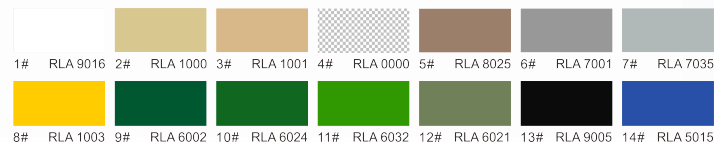

EXTERIOR DESIGN

YARDS

1 Entrance Position

4 positions for selection

2 Window Position

4 positions for selection

3 Clear PVC Window

4 positions for selection

4 Vent Hole

4 positions for selection, we suggest not choose vent hole if you choose the exhausted fan.

5 Skylight

Clear PVC Skylight for light and star gazing at the night with the Auto sunlight roof(shed).

6 Cover Color

14 colors for selection.