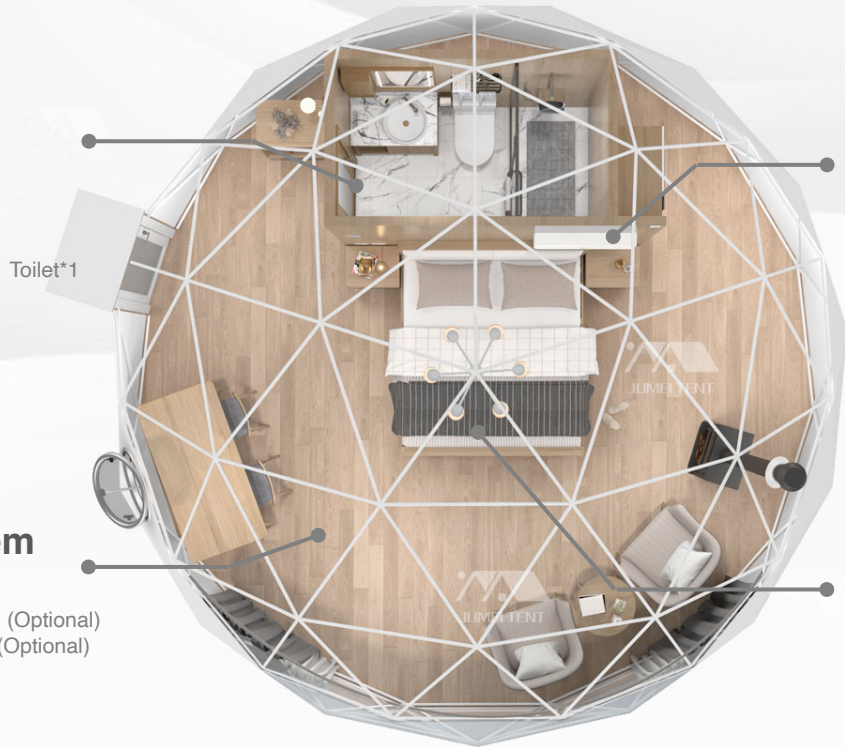

Round Glass Window

Skylight & Auto Sunlight Shed

Insulation Liner

Single Door

Solar Exhaust Fan

Curtain & Rail

Chimney

Bathroom Module

Fireplace/Stove Kit

INTERIOR DESIGN & CONFIGURATIONS

Bathroom Module

- Wooden veneer aluminum wall*1
- Waterproof floor*1
- Sink*1
- Towel Rack*1
- Ceiling*1
- Shower*1
- Hand Shower Kit*1
- Toilet*1

Wooden Floor System